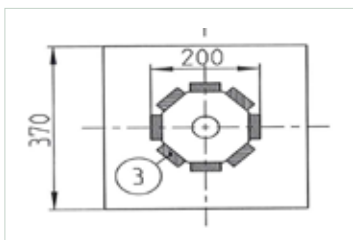

SCHÄFER

Holz bewegt.

Light and flexible

DISPOSABLE WOODEN REELS

You can order our disposable wooden reels made from plywood in varying bandwidths because the flange diameter ranges between 250 mm and 1,500 mm. The components from our standard line can be combined individually with one another to meet your requirements.