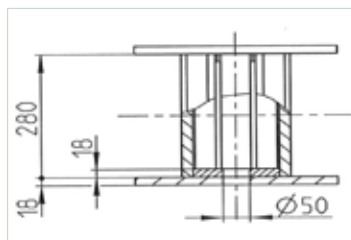

SCHÄFER

Holz bewegt.

Light and flexible

DISPOSABLE WOODEN REELS

You can order our disposable wooden reels made from plywood in varying bandwidths because the flange diameter ranges between 250 mm and 1,500 mm. The components from our standard line can be combined individually with one another to meet your requirements.