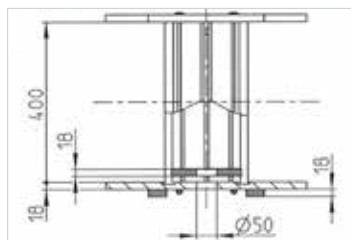

SCHÄFER

Holz bewegt.

Special solutions for industry

CUSTOM REELS

One of our great strengths is in the realisation of special products customised for specific customers. The demands from the industrial sector in particular are many and highly varied. Whether special bores, multiple-chamber reels or printing, there are virtually no limits to your requests.